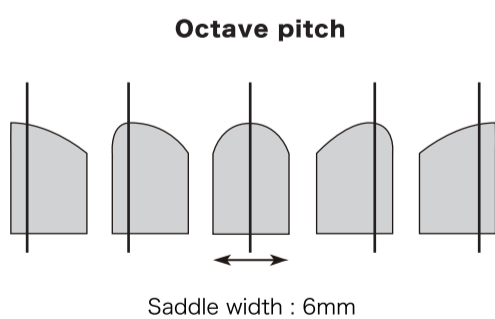

This plan is drawn by Makoto Tsuruta.
It shouldn't be used for commercial purpose.
Business use is prohibited.
I happily offer this plan to the Lutheries of all over the world.

Soprano Ukulele tuning

String Length : L = 348mm (5th = 425mm)
 Top, Side, Back : Mahogany
 12 frets

Tuning A=440Hz
 a1 (1) DL2058 3.2kg
 e1 (2) FDL5073 2.9kg
 c1 (3) DL2088 2.7kg
 G (4) VS2124 2.9kg

f (5) Gamut G100D (Plain gut Φ 1.00mm) : 2.3kg

Other Idea;
 B (5) Gamut G100D (Plain gut Φ 1.00mm) : 1.1kg
 F (5) KN5220 2.8kg
 E (5) KN5220 2.5kg

Saddle : 6mm W x 7mm H