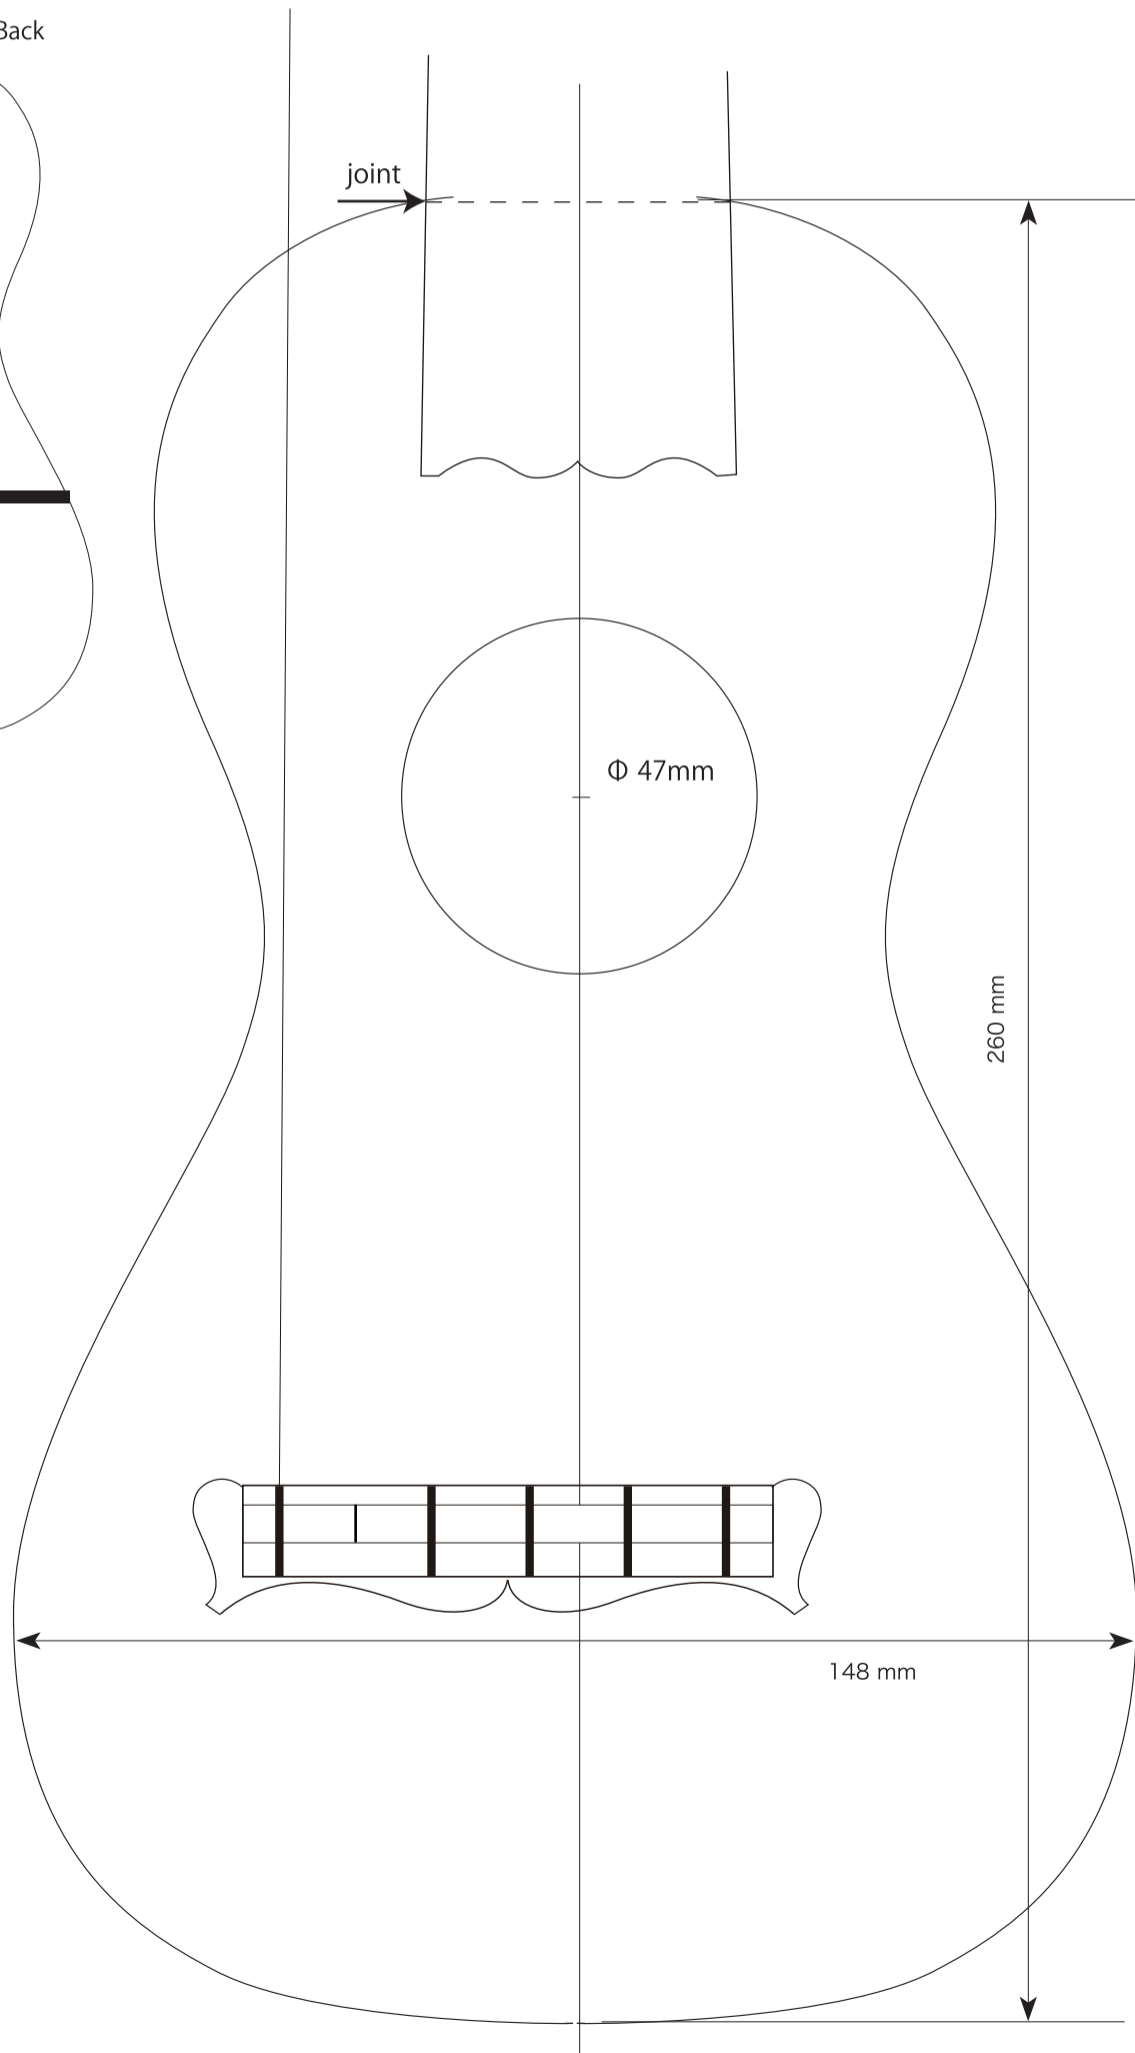

This plan is drawn by Makoto Tsuruta.
It shouldn't be used for commercial purpose.
Business use is prohibited.
I happily offer this plan to the Lutheries of all over the world.

Soprano Ukulele tuning

String Length : L = 348mm (5th = 425mm)
 Top, Side, Back : Mahogany
 12 frets

Tuning A=440Hz
 a1 (1) DL2058 3.2kg
 e1 (2) FDL5073 2.9kg
 c1 (3) DL2088 2.7kg
 G (4) VS2124 2.9kg

f (5) Gamut G100D (Plain gut Φ 1.00mm) : 2.3kg

Other Idea;
 B (5) Gamut G100D (Plain gut Φ 1.00mm) : 1.1kg
 F (5) KN5220 2.8kg
 E (5) KN5220 2.5kg

Saddle : 6mm W x 7mm H