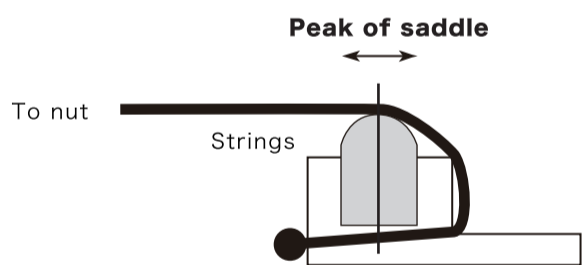

CRANE 5-Strings Ukulele

© 2010 Makoto Tsuruta / CRANE Home Page
http://www.crane.gr.jp
info@crane.gr.jp
Drawn by Makoto Tsuruta TOKYO JAPAN
Plan No. A010

この図面について : Notice

この図面は鶴田 誠によって作図された。
個人の研究資料としてのみ使用を許可するものであって
無断での商用利用を堅く禁ずる。
この図面を世界の弦楽器製作者に捧ぐ。

This plan is drawn by Makoto Tsuruta.
It shouldn't be used for commercial purpose.
Business use is prohibited.
I happily offer this plan to the Lutheries of all over the world.

Soprano Ukulele tuning

String Length : L = 348mm (5th = 425mm)
Top, Side, Back : Mahogany
12 frets

Tuning A=440Hz
a1 (1) DL2058 3.2kg
e1 (2) FDL5073 2.9kg
c1 (3) DL2088 2.7kg
G (4) VS2124 2.9kg

f (5) Gamut G100D (Plain gut Φ 1.00mm) : 2.3kg

Other Idea;
B (5) Gamut G100D (Plain gut Φ 1.00mm) : 1.1kg
F (5) KN5220 2.8kg
E (5) KN5220 2.5kg